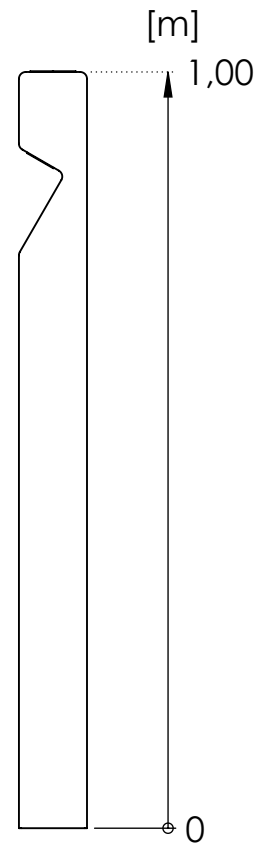

## Square post + LED RE-24

### Materials used:

- Round post housing made of recycled.
- products made of polyethylene (LDPE and HDPE), a mixture of textile fibres (natural and synthetic)
- fasteners: stainless or galvanized screws, self-locking nuts.